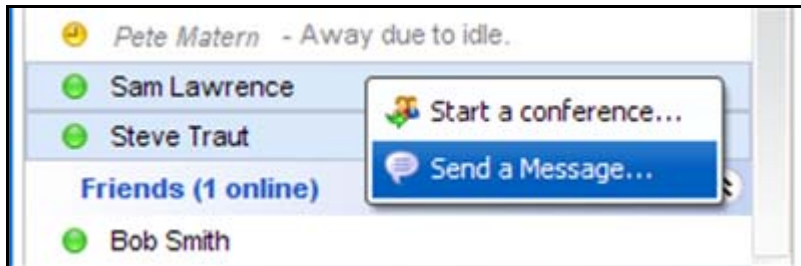

Drag & Drop File Transfers

Drag & Drop files into the chat window to initiate a file transfer.

Easy Broadcasting

Send your message to multiple people in your roster at the same time.

Chat History

Stay in context with your most recent chat history for each contact. The complete history is available with the click of a button.