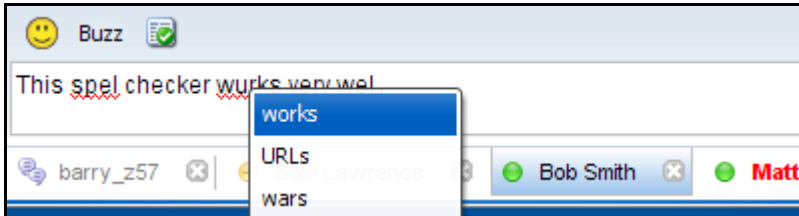

Inline Spell Check

Spell check as you type just like word processor applications.