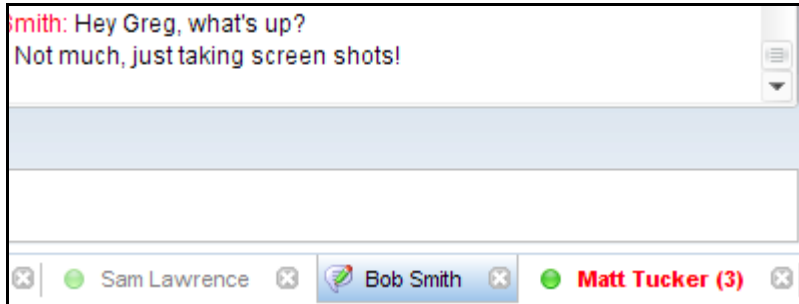

PRODUCTIVITY FOCUS

Feature Tour

Tabbed Interface

Manage all your active chat sessions using an intuitive tabbed interface, whether you like the tabs at the top or on the bottom.

Send Quick Screenshots

If a picture is worth a thousand words, send an instant screenshot of an area on your desktop to speed the conversation along.

Stale Chat Detection

Recognize and clean up inactive chat sessions (stale chats) quickly.

Inline Spell Check

Spell check as you type just like word processor applications.

Typing Notifications

See when others are typing a response in both the chat window and contact roster.