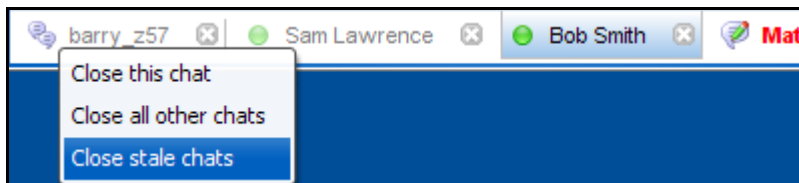

Stale Chat Detection

Recognize and clean up inactive chat sessions (stale chats) quickly.