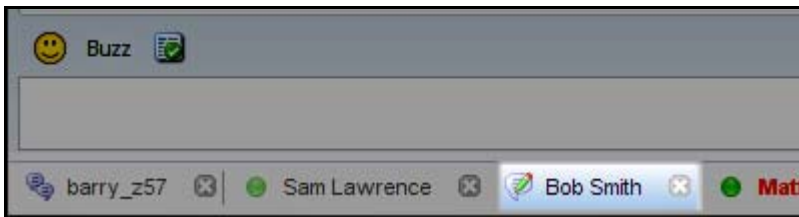

Stale Chat Detection

Recognize and clean up inactive chat sessions (stale chats) quickly.

Inline Spell Check

Spell check as you type just like word processor applications.

Typing Notifications

See when others are typing a response in both the chat window and contact roster.