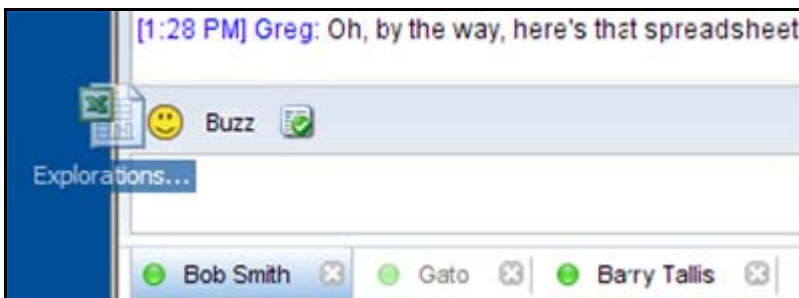

Drag & Drop File Transfers

Drag & Drop files into the chat window to initiate a file transfer.