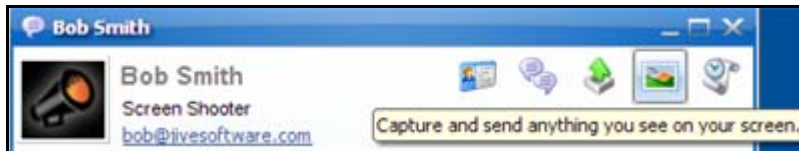

PRODUCTIVITY FOCUS

Feature Tour

Tabbed Interface

Manage all your active chat sessions using an intuitive tabbed interface, whether you like the tabs at the top or on the bottom.

Send Quick Screenshots

If a picture is worth a thousand words, send an instant screenshot of an area on your desktop to speed the conversation along.